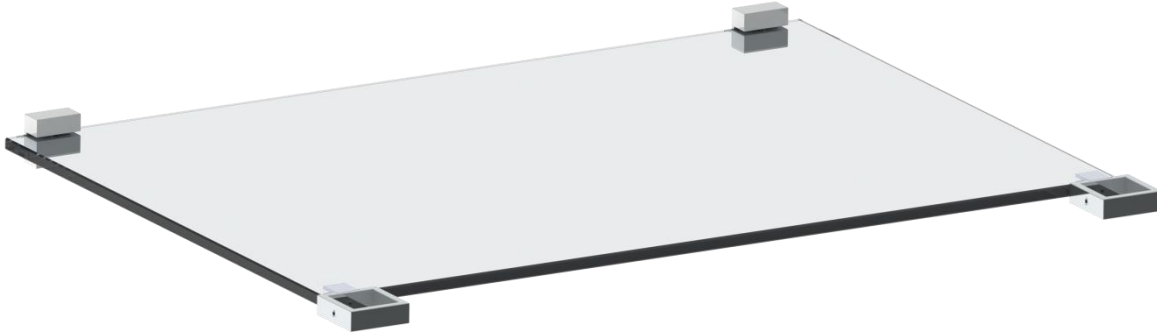

**CON\_\_-SQ-0.8**

Tempered Glass Shelf - Square

Model No.	C	E	Glass Size
CON24-SQ-0.8 (for 24" console)	18 1/2"	19"	17 3/4" X 19 1/2" X 3/8"
CON30-SQ-0.8 (for 30" console)	25 1/2"	20"	18 3/4" X 27" X 3/8"
CON36-SQ-0.8 (for 36" console)	31 1/2"	20"	18 3/4" X 33" X 3/8"
CON32-SQCH-0.8 (for 32" china console)	30"	20"	18 3/4" X 31 1/2" X 3/8"
CON42-SQCH-0.8 (for 42" china console)	37 5/8"	20"	18 3/4" X 39 1/8" X 3/8"