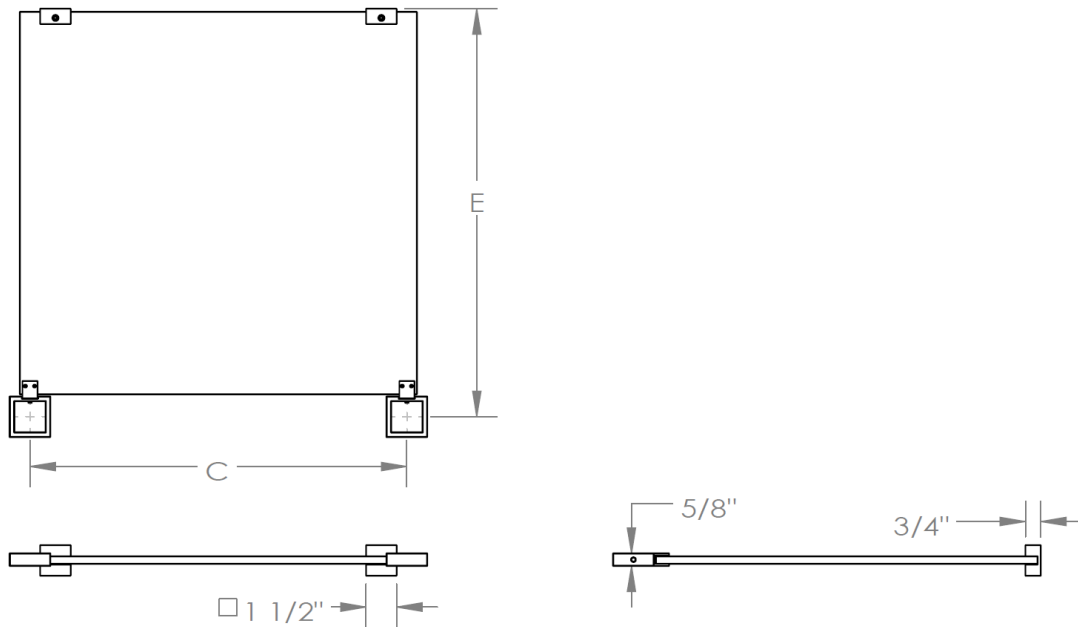

WATERMARK DESIGNS 4/22/2019

350 Dewitt Ave Brooklyn NY 11207 USA T 718 257 2800 F 718 257 2144 info@watermark-designs.com